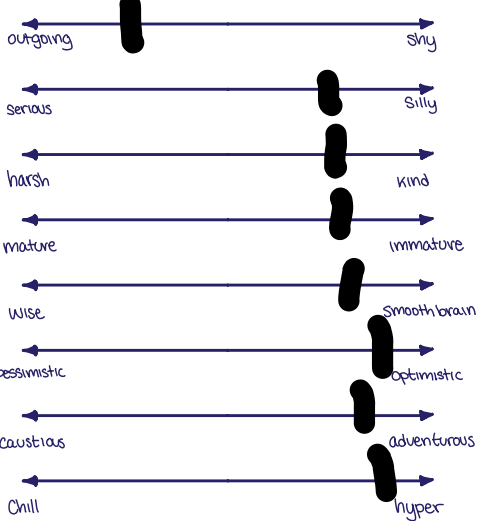

Personality!

My Favourites →

Food: Ice cream	Drink: Hi c fruit punch 🍹
Scent: Lavender	Colour: Red
City: Orlando Florida	Animal: Liger
TV Show: Is it cake?	Hobby: All of my hobbies are my favorite
Inspiration: I'm mostly self inspired	Flower: Lily 🌸
Emoji: 🇧🇷	Store/Shop: Claire's
Restaurant: Chick fil a	App: Notability

Creators Recommendations! you must...

LISTEN TO The tortured poets department	WATCH THIS MOVIE Napoleon dynamite
READ Harry Potter	VISIT Harry Potter world at universal
EAT Ice cream	FOLLOW @tiedyepug
WATCH ON YT @ailaughatmyownjokes	DRINK Hi c fruit punch

Get to know me!

Name: @hermione-granger

Nic name:
My besties call me pookie/pookie bear

Favourites!

Candys: Sour patch

Music Genre: Pop/country

Foods: Ice cream

Subject: ELA/chorus

Hobbies:

- Screaming/singing Taylor swift
- Singing (generally)
- Reading (preferably Harry Potter)
- Watching TikTok/youtube
- Dancing like Napoleon Dynamite
- Being here on notability 🍷

My Birthday!

4/25/11

Likes:

- My family
- My friends
- Napoleon Dynamite
- Harry Potter
- Taylor Swift
- This one girl... 🍷
- My phone
- Singing
- Tik tok
- YouTube
- Character.ai
- Bitlife
- Genshin impact
- Undertale
- Deltarune
- Notability
- All of you guys 🍷

Dislikes:

- People who call me retarded just because I'm autistic
- Sibibly toilet
- Kanye west
- Sports
- Pineapple on pizza
- The fact that my religion hates gay ppl and trans ppl
- People saying to me that I'm lying about being autistic